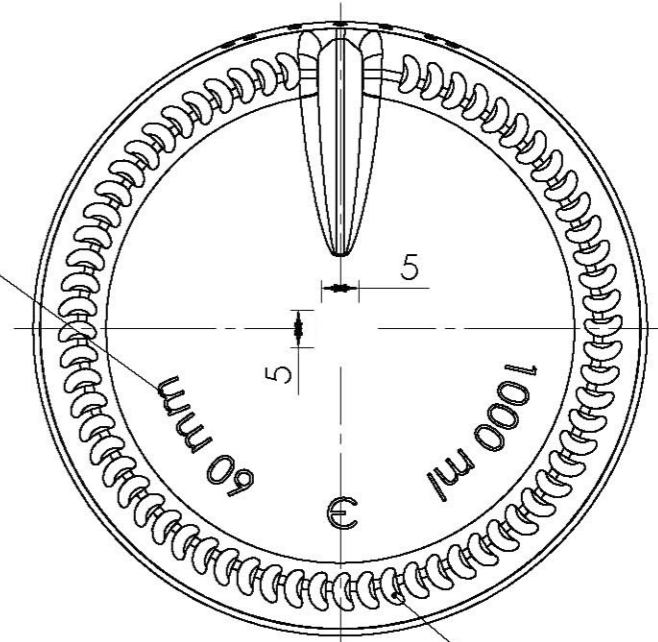

CAPACITY, FILLING LINE
HEIGHT 4mm, DEPTH 0.5mm

All copyrights are reserved. This technical document should not be disclosed

5					
4					
3					
2					
1					
-----REVISIONS-----					
SHEET 1/1	PRODUCT NAME:	BOTTLE GAMA 1000ml.			
A2	ИЗДЕЛИЕ:	БУТИЛКА ГАМА 1000ml.			
SCALE	Drawing No:	126200_BOTTLE_GAMA_1000ml		FINISH TYPE:	CETIE GME 30.06 - PP 31.5H
1:1	DRAWN:	K.IVANOV	20/11/23	PRODUCT CODE:	DATE
	CHECKED:	KAMENOV	20/11/23	126200	20.11.2023
	REV.				

WEIGHT	530 ± 15 g
NOMINAL CAPACITY	1000 ± 10ml
BRIMFUL CAPACITY	1025 ml
COLOR	FLINT
FILLING LINE	60 mm
TIP ANGLE	16°
HEADSPACE	2.5 %
CARBONATION	NO
RETURNABLE	NO
CUSTOMER	RUBIN Owned
PRODUCTION PROCESS	BLOW&BLOW